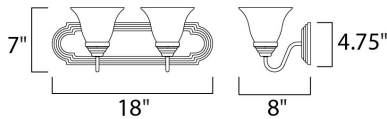

**MEASUREMENTS**

DIMENSION : 18" W x 7" H x 8" Ext  
 BACK PLATE : 18" W x 4.75" H x 4.07" HCO  
 HANGING WEIGHT : 3.88 lb

**LAMPING**

INPUT VOLTAGE : 120V  
 BULB : 2 x 60W Incandescent E26 Medium , 120W Total  
 BULB INCLUDED : (Not Included)  
 DIMMABLE : Yes